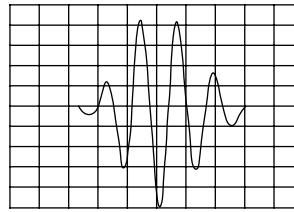

Technical Specifications

Small angle beam transducers— European standards

Type MWB/MWK

Type 23

MWB-O

MWB, MWK

MWB45-4

0.2V/Div